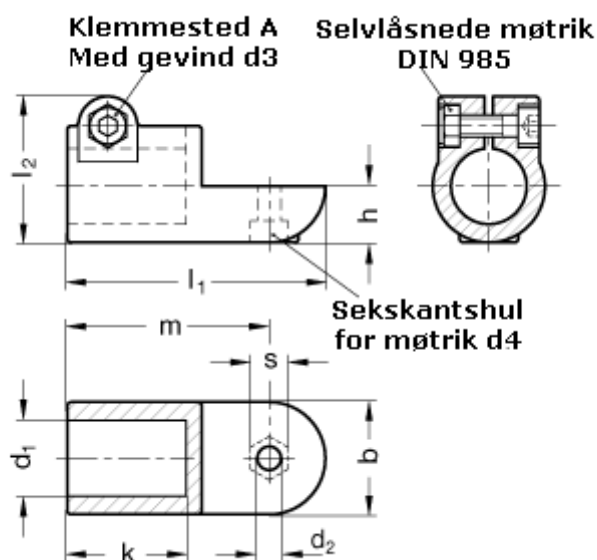

Article number: 20276B40AV2BL

Description: E+G Swivel clamp connector
GN276-B40-AV-2-BL

Measures

$b = 65$	$m = 115$
$d_1 = B40$	$s = 17$
$d_2 = 10.2$	
$d_3 = M10$	
$d_4 = M10$	
$k = 74.0$	
$l_1 = 148$	
$l_2 = 77.5$	